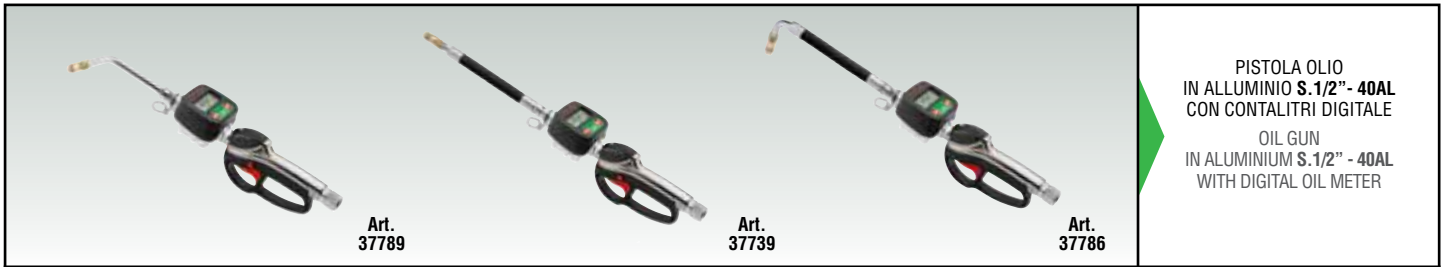

VISTA ESPLOSA - EXPLODED VIEW

PISTOLA OLIO  
IN ALLUMINIO S. 1/2" - 40AL  
CON CONTALITRI DIGITALE  
OIL GUN  
IN ALUMINIUM S. 1/2" - 40AL  
WITH DIGITAL OIL METER

tutti i diritti riservati - all rights reserved

**SPARE PARTS KITS**  
EACH KIT SHOWN WITH THE SAME COLOR INCLUDES ALSO THE GASKETS. THE SPARE PARTS INCLUDED IN THE KIT CAN'T BE SUPPLIED SEPARATELY EXCEPT THOSE SHOWN WITH A PROPER CODE.

CODICE CODE	DESCRIZIONE DESCRIPTION	Q.TÀ QTY
KR3716	VALVOLA PISTOLA 3/8" OIL GUN VALVE 3/8"	1
KR3727	LEVA E PULSANTE PISTOLA OLIO OIL GUN LEVER AND LOCKING BUTTON	1
KR3735	KIT 2 BATTERIE MINISTILO "AAA" 1,5V AAA 1.5V PENLIGHT BATTERY KITS	1