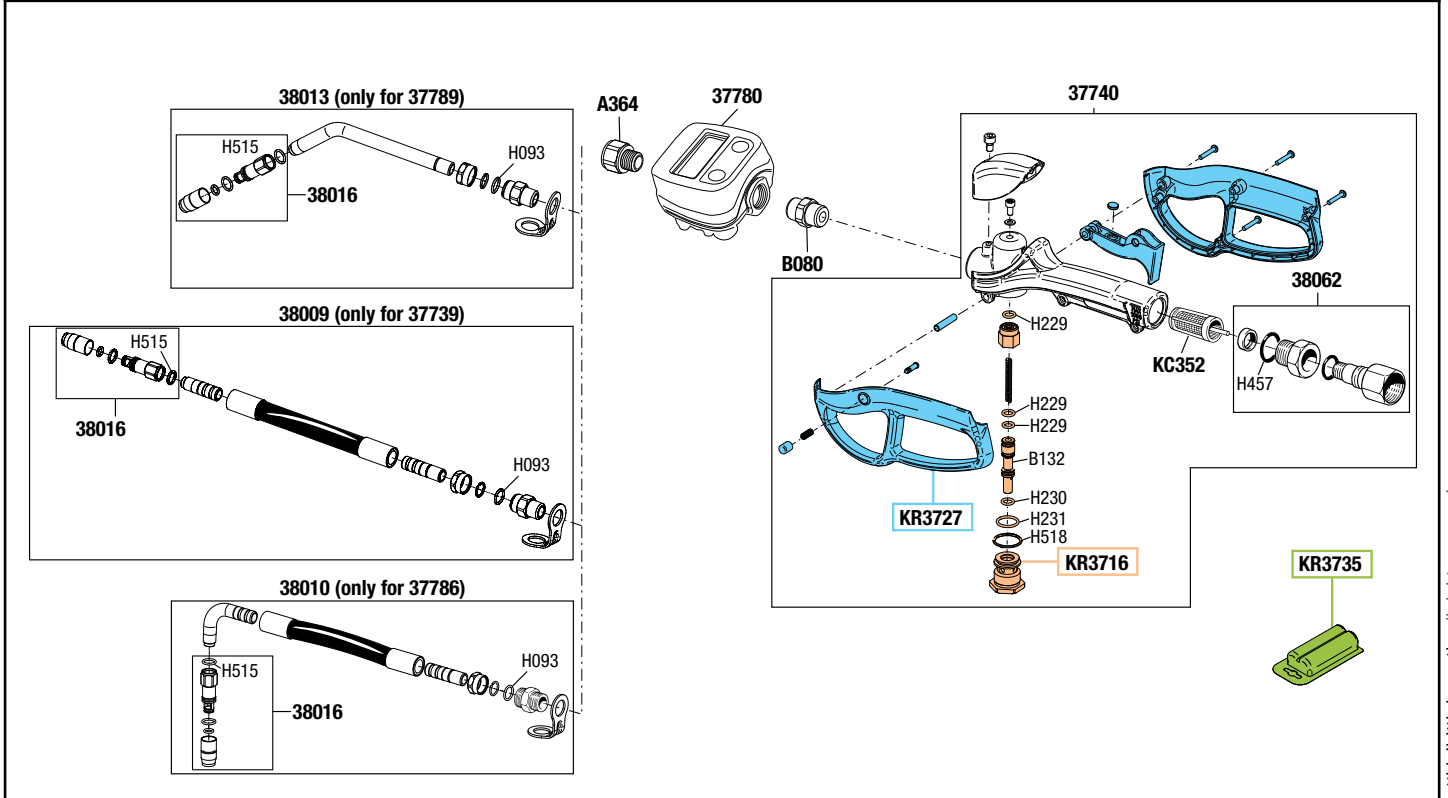

VISTA ESPLOSA - EXPLODED VIEW

PISTOLA OLIO  
IN ALLUMINIO S. 1/2" - 40AL  
CON CONTALITRI DIGITALE  
OIL GUN  
IN ALUMINIUM S. 1/2" - 40AL  
WITH DIGITAL OIL METER

tutti i diritti riservati - all rights reserved

**SPARE PARTS KITS**  
EACH KIT SHOWN WITH THE SAME COLOR INCLUDES ALSO THE GASKETS. THE SPARE PARTS INCLUDED IN THE KIT CAN'T BE SUPPLIED SEPARATELY EXCEPT THOSE SHOWN WITH A PROPER CODE.

CODICE CODE	DESCRIZIONE DESCRIPTION	Q.TÀ QTY
KR3716	VALVOLA PISTOLA 3/8" OIL GUN VALVE 3/8"	1
KR3727	LEVA E PULSANTE PISTOLA OLIO OIL GUN LEVER AND LOCKING BUTTON	1
KR3735	KIT 2 BATTERIE MINISTILO "AAA" 1,5V AAA 1.5V PENLIGHT BATTERY KITS	1

**ELENCO RICAMBI FORNIBILI SINGOLARMENTE**  
LIST OF SPARE PARTS WHICH CAN BE SUPPLIED SEPARATELY

CODICE CODE	DESCRIZIONE DESCRIPTION	Q.TÀ QTY
A364	RIDUZIONE M 1/2"G - F 3/8"G ADAPTOR M 1/2"G - F 3/8"G	1
B080	NIPPLE M 3/8" - M 1/2" NIPPLE M 3/8" - M 1/2"	1
37740	IMPUGNATURA IN LEGA DI ALLUMINIO GRIP IN ALUMINIUM ALLOY	1
37780	CONTALITRI DIGITALE DIGITAL METER	1
38009	TERMINALE FLESSIBILE (Art. 37739) FLEXIBLE TERMINAL (Art. 37739)	1
38010	TERMINALE FLESSIBILE (Art. 37786) FLEXIBLE TERMINAL (Art. 37786)	1
38013	TERMINALE RIGIDO (Art. 37789) RIGID TERMINAL (Art. 37789)	1
38016	UGELLO SALVAGOCCE SEMIAUTOMATICO SEMI-AUTOMATIC DRIP-CATCHER NOZZLE	1
38062	SNODO GIREVOLE SWIVEL JOINT	1
KC352	FILTRO PISTOLA 3/8" FILTER GUN 3/8"	1

**Art. KR3753** **KIT GUARNIZIONI COMPLETO**  
COMPOSTO DALLE GUARNIZIONI SOTTO ELENCAE  
JOINTS GASKETS LIST  
INCLUDING ALL THE GASKETS SHOWN HERE UNDER

CODICE CODE	DESCRIZIONE DESCRIPTION	Q.TÀ QTY
B132	SPILLO VALVOLA VALVE PIN	1
H093	O-RING 2050 "VITON" O-RING 2050 "VITON"	1
H229	O-RING 106 "VITON" O-RING 106 "VITON"	3
H230	O-RING 2025 "VITON 90SH" O-RING 2025 "VITON 90SH"	1
H231	O-RING 2056 "VITON" O-RING 2056 "VITON"	1
H457	O-RING 123 "VITON" O-RING 123 "VITON"	1
H515	O-RING 2043 "VITON" O-RING 2043 "VITON"	1
H518	O-RING 2068 "VITON" O-RING 2068 "VITON"	1
KC352	FILTRO PISTOLA 3/8" FILTER GUN 3/8"	1