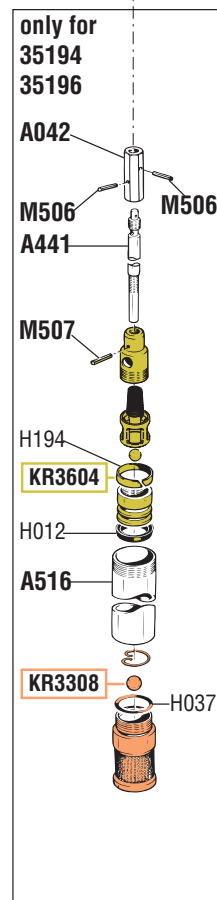

Art. 35160 Mod. 3:1/60 - Art. 35161 Mod. 3:1/60 - Art. 35163 Mod. 3:1/1250
Art. 35173 Mod. 3:1/73 - Art. 35176 Mod. 3:1/73 - Art. 35194 Mod. 3:1/94
Art. 35196 Mod. 3:1/94

VISTA ESPLOSA - EXPLODED VIEW

POMPE PNEUMATICHE PER DISTRIBUZIONE
A BREVI E MEDIE DISTANZE
AIR-OPERATED PUMPS FOR SHORT
AND MEDIUM-DISTANCE TRANSFER