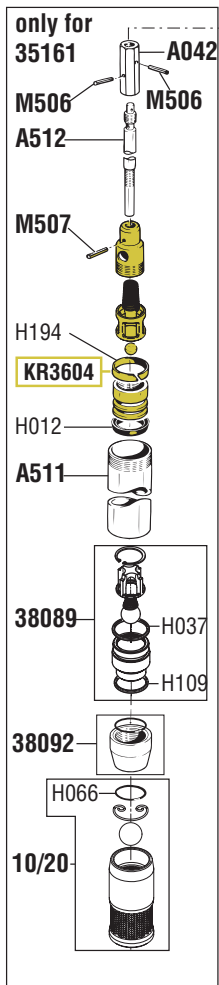

Art. 35160 Mod. 3:1/60 - Art. 35161 Mod. 3:1/60 - Art. 35163 Mod. 3:1/1250
Art. 35173 Mod. 3:1/73 - Art. 35176 Mod. 3:1/73 - Art. 35194 Mod. 3:1/94
Art. 35196 Mod. 3:1/94

VISTA ESPLOSA - EXPLODED VIEW

POMPE PNEUMATICHE PER DISTRIBUZIONE
A BREVI E MEDIE DISTANZE
AIR-OPERATED PUMPS FOR SHORT
AND MEDIUM-DISTANCE TRANSFER