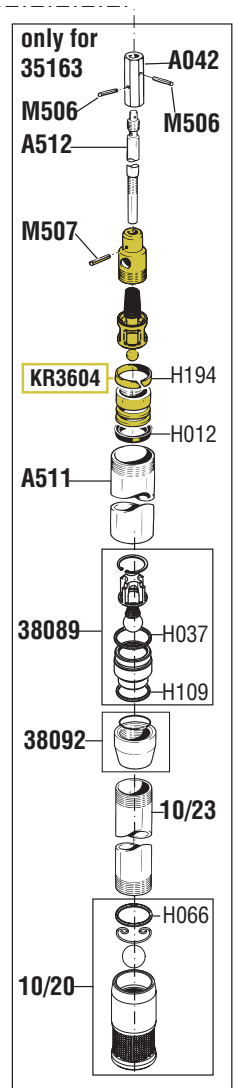

Art. 35160 Mod. 3:1/60 - Art. 35161 Mod. 3:1/60 - Art. 35163 Mod. 3:1/1250
Art. 35173 Mod. 3:1/73 - Art. 35176 Mod. 3:1/73 - Art. 35194 Mod. 3:1/94
Art. 35196 Mod. 3:1/94

VISTA ESPLOSA - EXPLODED VIEW

POMPE PNEUMATICHE PER DISTRIBUZIONE
A BREVI E MEDIE DISTANZE
AIR-OPERATED PUMPS FOR SHORT
AND MEDIUM-DISTANCE TRANSFER