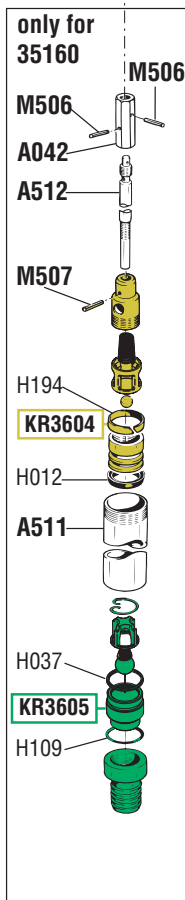

Art. 35160 Mod. 3:1/60 - Art. 35161 Mod. 3:1/60 - Art. 35163 Mod. 3:1/1250
Art. 35173 Mod. 3:1/73 - Art. 35176 Mod. 3:1/73 - Art. 35194 Mod. 3:1/94
Art. 35196 Mod. 3:1/94

VISTA ESPLOSA - EXPLODED VIEW

POMPE PNEUMATICHE PER DISTRIBUZIONE
A BREVI E MEDIE DISTANZE
AIR-OPERATED PUMPS FOR SHORT
AND MEDIUM-DISTANCE TRANSFER