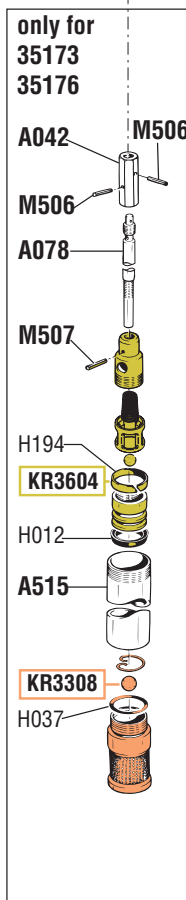

Art. 35160 Mod. 3:1/60 - Art. 35161 Mod. 3:1/60 - Art. 35163 Mod. 3:1/1250
Art. 35173 Mod. 3:1/73 - Art. 35176 Mod. 3:1/73 - Art. 35194 Mod. 3:1/94
Art. 35196 Mod. 3:1/94

VISTA ESPLOSA - EXPLODED VIEW

POMPE PNEUMATICHE PER DISTRIBUZIONE
A BREVI E MEDIE DISTANZE
AIR-OPERATED PUMPS FOR SHORT
AND MEDIUM-DISTANCE TRANSFER