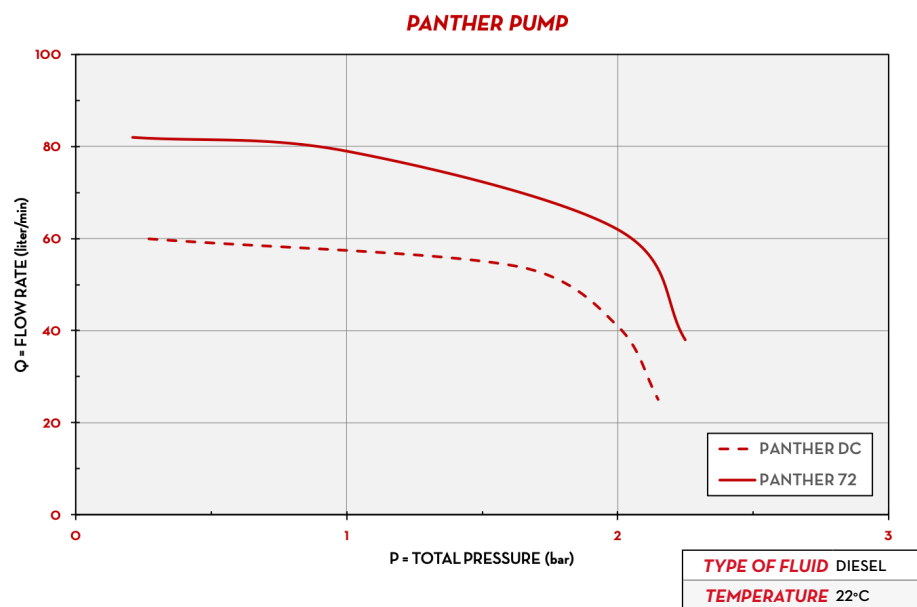

FILTRATION

TANK MONITORING

HOSE REEL

ACCESSORIES

MERCHANDISE

AIR

ANTIFREEZE

AdBlue®

BIODIESEL

DIESEL

FOOD

GASOLINE

GREASE

KEROSENE

OIL

WATER

WINDSCREEN

CHART

DIMENSIONS