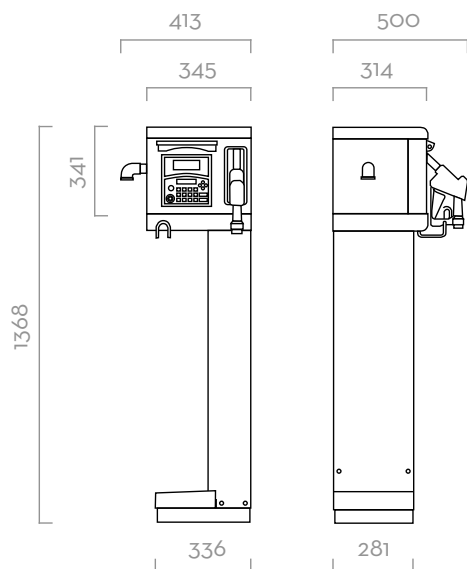

USERS

CUBE 70 MC

CUBE 70 MC WITH PEDESTAL (OPTIONAL)

PACKAGING

CODE	WEIGHT		PACKAGING			N. BOXES / EURO PALLET	
	KG	LBS	MM	INCH	PCS/BOX	✕	🚚
FO059400D	25	55	400X400X460	-	1	12	24
FO059413C	25	55	400X400X460	-	1	12	24
FO059414C	25	55	400X400X460	-	1	12	24
FO059415C	25	55	400X400X460	-	1	12	24
FO059422A	25	55	400X400X460	-	1	12	24

WINDSCREEN

CHART

DIMENSIONS

Dimensions expressed in millimeters

IN THE BOX

- CUBE MC DISPENSER
- AUTOMATIC NOZZLE
- DELIVERY HOSE
- INSTRUCTION MANUAL

DETAILS

MATERIALS