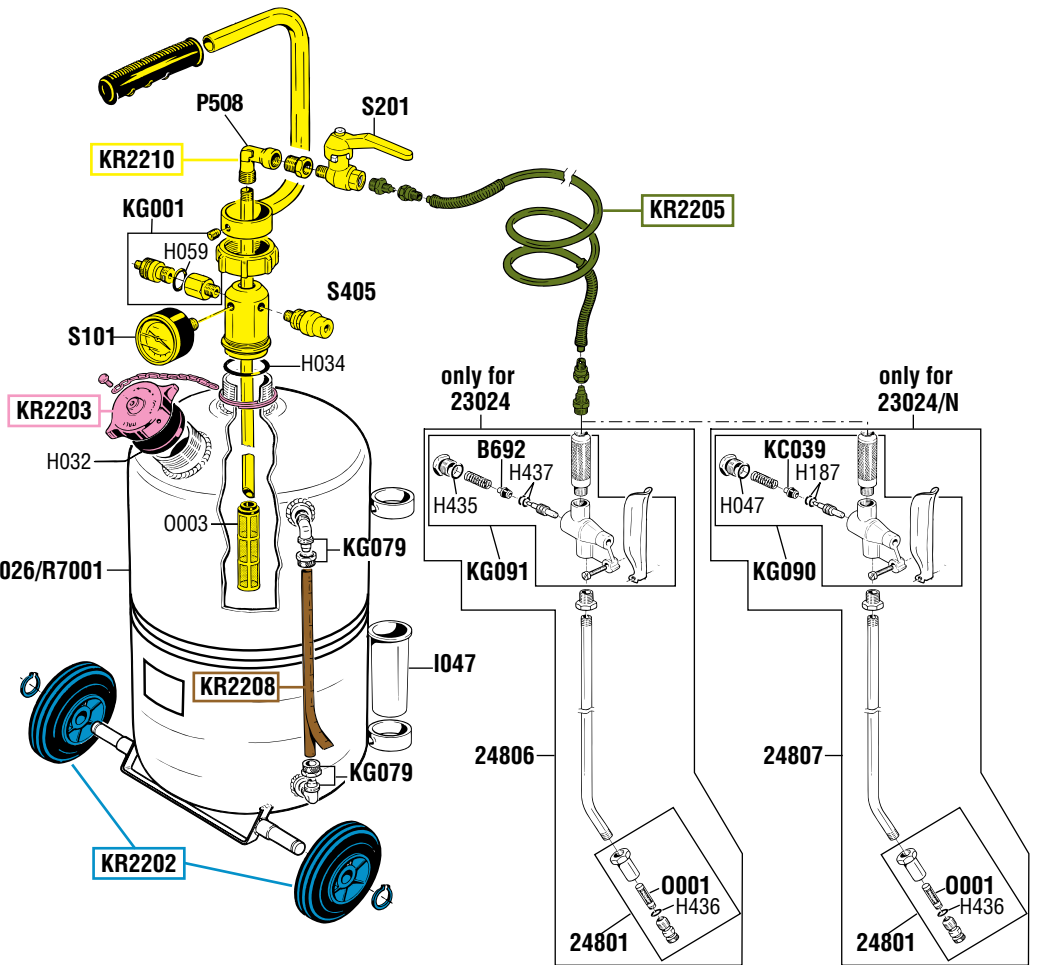

tutti i diritti riservati - all rights reserved

GUIDA RICAMBI - SPARE PARTS GUIDE

KIT RICAMBI

OGNI KIT SOTTO RIPORTATO COMPRENDE I RICAMBI EVIDENZIATI CON LO STESSO COLORE E LE RELATIVE GUARNIZIONI. QUESTI RICAMBI NON SONO FORNIBILI SEPARATAMENTE TRANNE QUELLI CODIFICATI.

SPARE PARTS KITS

EACH KIT SHOWN WITH THE SAME COLOR INCLUDES ALSO THE GASKETS. THE SPARE PARTS INCLUDED IN THE KIT CAN'T BE SUPPLIED SEPARATELY EXCEPT THOSE SHOWN WITH A PROPER CODE.

CODICE CODE	DESCRIZIONE DESCRIPTION	Q.TÀ QTY
KR2202	DUE RUOTE Fisse CON ANELLI ELASTICI TWO FIXED WHEELS WITH RETAINING RINGS	1
KR2203	TAPPO ALTA PRESSIONE HIGH PRESSURE PLUG	1
KR2205	TUBO COLLEGAMENTO CONNECTION HOSE	1
KR2208	TUBO LIVELLO CON ETICHETTA GAUGE TUBE WITH LABEL	1
KR2210	GRUPPO SUPERIORE SERBATOIO UPPER GROUP FOR RESERVOIR	1

ELENCO RICAMBI FORNIBILI SINGOLARMENTE

LIST OF SPARE PARTS WHICH CAN BE SUPPLIED SEPARATELY

CODICE CODE	DESCRIZIONE DESCRIPTION	Q.TÀ QTY
24801	UGELLO COMPLETO COMPLETE NOZZLE	1
24806	PISTOLA NEBUL. INOX CON GUARN. "EPDM" S. STEEL SPRAYER GUN WITH "EPDM" SEALS	1
24807	PISTOLA NEBULIZZATORE CON GUARN. "NBR" SPRAYER GUN WITH "NBR" SEALS	1
24891	IMBUTO FUNNEL	1
H047	O-RING 2021 "NBR" O-RING 2021 "NBR"	1
H187	O-RING 2021 "VITON" O-RING 2021 "VITON"	1
I047	BICCHIERE RACCOGLIGOCCE DRIP COLLECTOR	1
KC026/R7001	SERBATOIO 24 l RESERVOIR 24 l	1
KC039	VALVOLA VULCANIZZATA PISTOLA OLIO OIL VULCANIZED VALVE	1
KG001	RUBINETTO UNIVERSALE CARICA ARIA UNIVERSAL AIR TAP	1
KG079	GRUPPO GOMITO E GHIERA RING AND ELBOW JOINT GROUP	2
KG090	IMPUGNATURA PISTOLA GUN GRIP	1
KG091	IMPUGNATURA PISTOLA GUN GRIP	1
O003	FILTRO FILTER	1
P508	RACCORDO M/F 3/8" G ELBOW M/F 3/8" G	1
S101	MANOMETRO ø 50 mm GAUGE ø 50 mm	1
S201	RUBINETTO A SFERA 1/4" BALL VALVE 1/4"	1
S405	VALVOLA SICUREZZA 8 bar SAFETY VALVE 8 bar	1

Art. KR2250

KIT GUARNIZIONI COMPLETO

COMPOSTO DALLE GUARNIZIONI SOTTO ELENCAE
JOINTS GASKETS LIST
INCLUDING ALL THE GASKETS SHOWN HERE UNDER

CODICE CODE	DESCRIZIONE DESCRIPTION	Q.TÀ QTY
H032	GUARNIZIONE TAPPO GASKET	1
H034	O-RING 3156 O-RING 3156	1
H059	O-RING 2037 O-RING 2037	1
H435	O-RING 2050 "EPDM" O-RING 2050 "EPDM"	1
H436	O-RING 106 "EPDM" O-RING 106 "EPDM"	1
H437	O-RING 2021 "EPDM" O-RING 2021 "EPDM"	2
B692	VALVOLA PISTOLA "TEFLON" GUN VALVE "TEFLON"	1
O001	FILTRO ATTACCO RAPIDO QUICK CONNECTOR FILTER	1

Art. KS2280

SET RICAMBI CONSIGLIATI

SPARE PARTS KIT ADVISED

TO THE REPAIR CENTERS. THIS KIT INCLUDES
ALL THE SPARE PARTS SHOWN HERE UNDER

CODICE CODE	DESCRIZIONE DESCRIPTION	Q.TÀ QTY
24801	UGELLO COMPLETO COMPLETE NOZZLE	1
KR2250	KIT GUARNIZIONI COMPLETO COMPLETE GASKETS KIT	1
O003	FILTRO FILTER	1
S101	MANOMETRO ø 50 mm GAUGE ø 50 mm	1